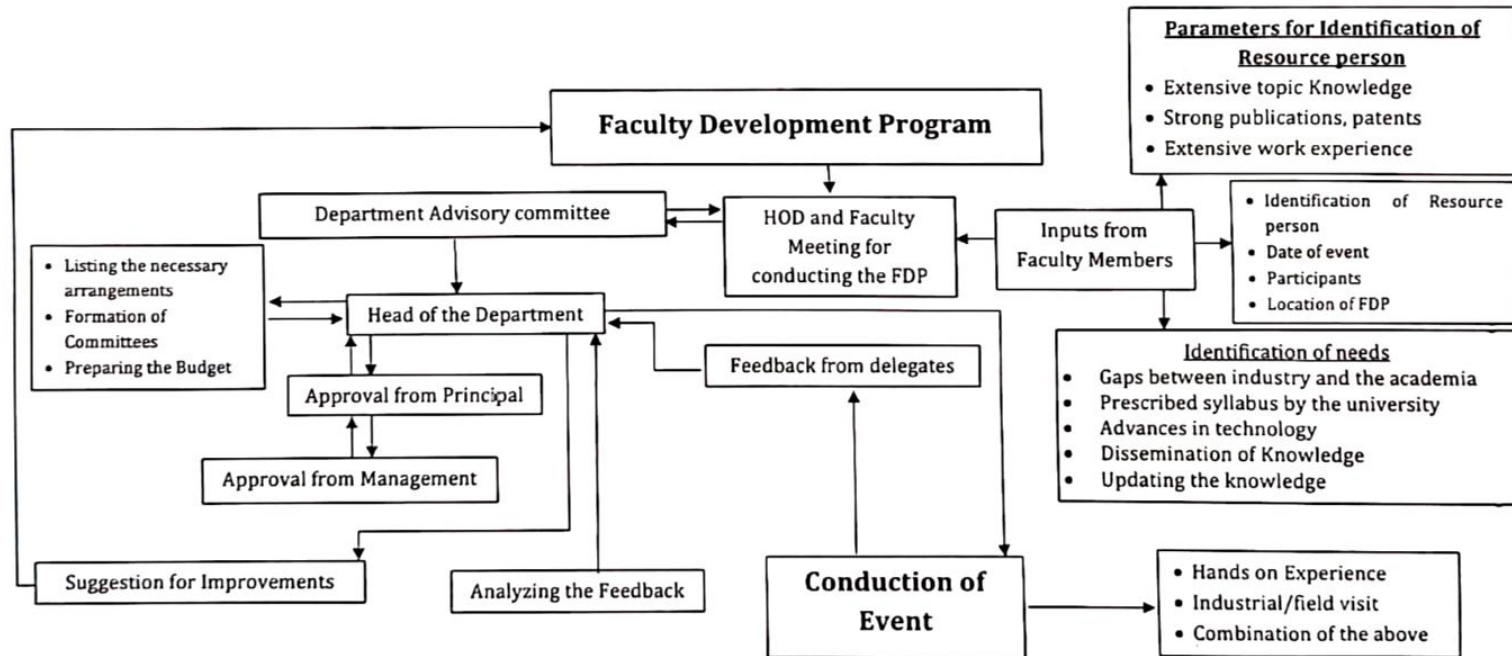

K.S. GROUP OR INSTITUTION

K.S. SCHOOL OF ENGINEERING AND MANAGEMENT BANGALORE

SOP FOR FACULTY DEVELOPMENT PROGRAM

Dr. K. RAMA NARASIMHA
Principal/Director
K S School of Engineering and Management
Bengaluru - 560 109