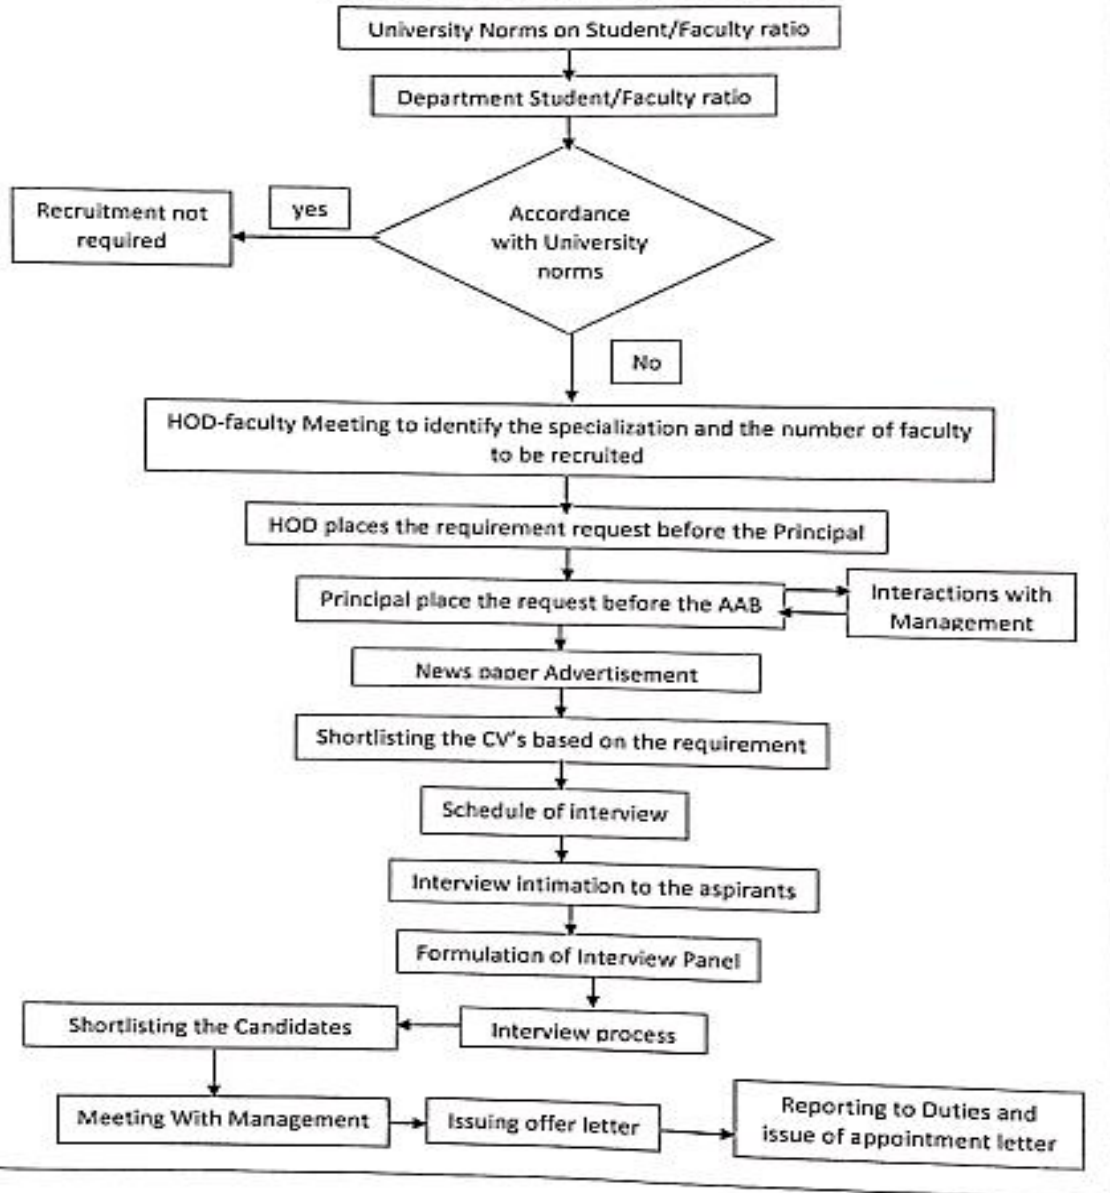

**K.S. SCHOOL OF ENGINEERING AND MANAGEMENT
BANGALORE – 560109**

SOP FOR FACULTY RECRUITMENT

K. Rama
Dr. K. RAMA NARASIMHA

Principal/Director
K S School of Engineering and Management
Bangalore - 560 109