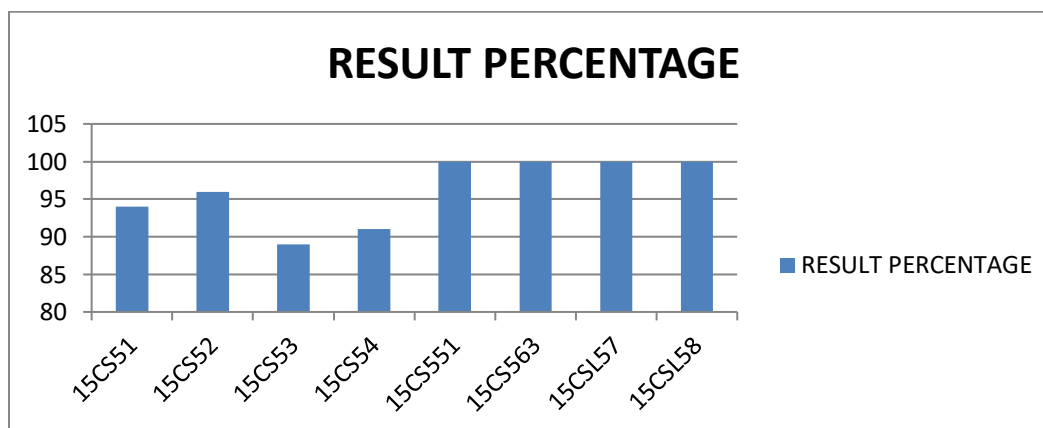

K. S. SCHOOL OF ENGINEERING AND MANAGEMENT
DEPARTMENT OF COMPUTER SCIENCE AND ENGINEERING

RESULT ANALYSIS 2018-2019

SEMESTER :V 'A' Section

Subject	Percentage
Management and Entrepreneurship(15CS51) Mrs.Amitha S	94
Computer Networks (15CS52)- Mrs.Poonamshree	96
Data Base Management System (15CS53)- Ms.Kusuma K V	89
Automata Theory and Computability (15CS54)- Mrs Mamatha R	91
Object Oriented Modeling and Design (15CS551)- Mrs. Deepa Yogesh	100
Embedded Computing System (15CS563)- Mrs.Gargi N	100
Computer Network Laboratory (15CSL57)- Mr.Anupama	100
DBMS Laboratory with mini project (15CSL58)- Ms.Kusuma K V	100
Total No. Of PASS	43
Total No. Of FL	11
Total No. Of Absentees	0
Total No. Of Students	54
Overall Percentage	80

K. S. SCHOOL OF ENGINEERING AND MANAGEMENT
DEPARTMENT OF COMPUTER SCIENCE AND ENGINEERING

RESULT ANALYSIS 2018-2019

SEMESTER :V 'B' Section

Subject	Percentage
Management and Entrepreneurship(15CS51) Mr.Preetham	94
Computer Networks (15CS52)- Mrs. Anupama	96
Data Base Management System (15CS53)- Mrs.Deepak M D	86
Automata Theory and Computability (15CS54)-Dr Gopal Krishna M T	90
Object Oriented Modeling and Design (15CS551)- Mr. Santosh Kumar S	100
Embedded Computing System (15CS563)- Mrs. Sandhya A Kulkarni	98
Computer Network Laboratory (15CSL57)- Mr. Santosh Kumar S	100
DBMS Laboratory with mini project (15CSL58)- Mr.Deepak M D	100
Total No. Of PASS	39
Total No. Of FL	10
Total No. Of Absentees	0
Total No. Of Students	49
Overall Percentage	80