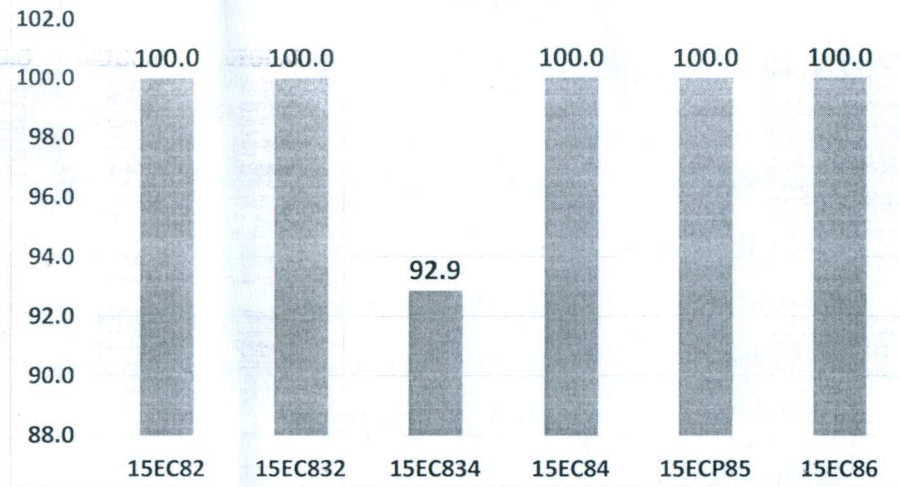

SUBJECT	% OF PASS
15EC81	97.5
15EC82	100.0
15EC832	100.0
15EC834	92.9
15EC84	100.0
15ECP85	100.0
15EC86	100.0

OVER ALL PASS PERCENTAGE:92.5 %

hm
Professor & Head
Dept. of Electronics & Communication Engineering
K. S. School of Engineering & Management
Bangalore-560 109