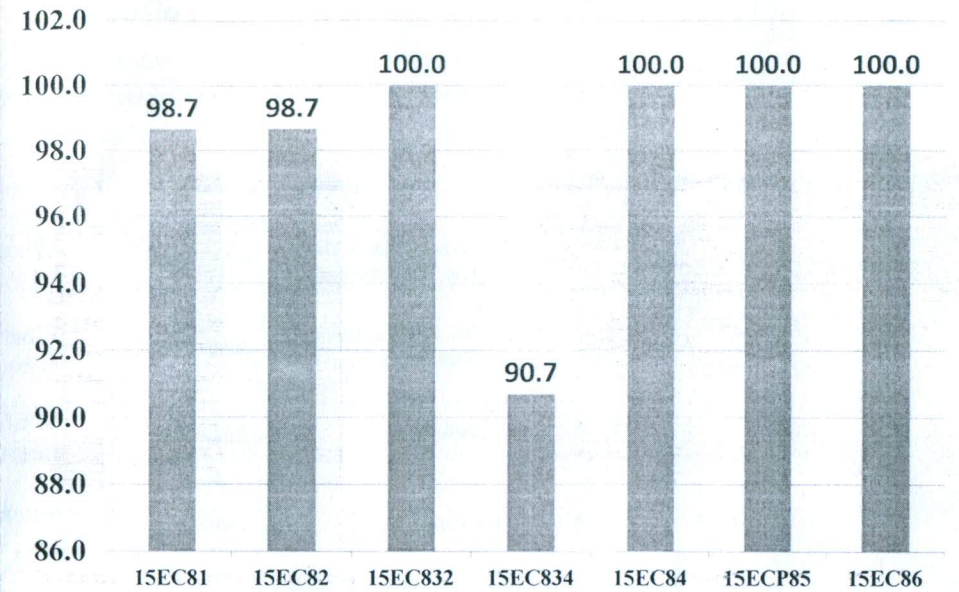

SUBJECT	% OF PASS
15EC81	98.7
15EC82	98.7
15EC832	100.0
15EC834	90.7
15EC84	100.0
15ECP85	100.0
15EC86	100.0

OVER All PASS PERCENTAGE: 93.33%

Dept. of Electronics & Communication Engineering
K. S. School of Engineering & Management
Bangalore-560 109