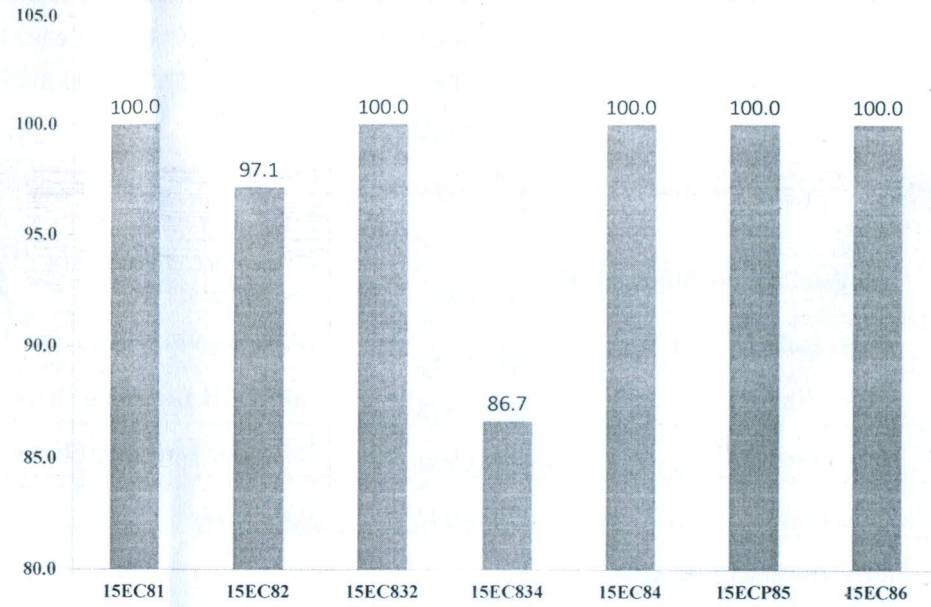

SUBJECT	% OF PASS
15EC81	100.0
15EC82	97.1
15EC832	100.0
15EC834	86.7
15EC84	100.0
15ECP85	100.0
15EC86	100.0

OVER ALL PASS PERCENTAGE:94.29%

Dept. of Electronics & Communication Engineering
K. S. School of Engineering & Management
Bangalore-560 109