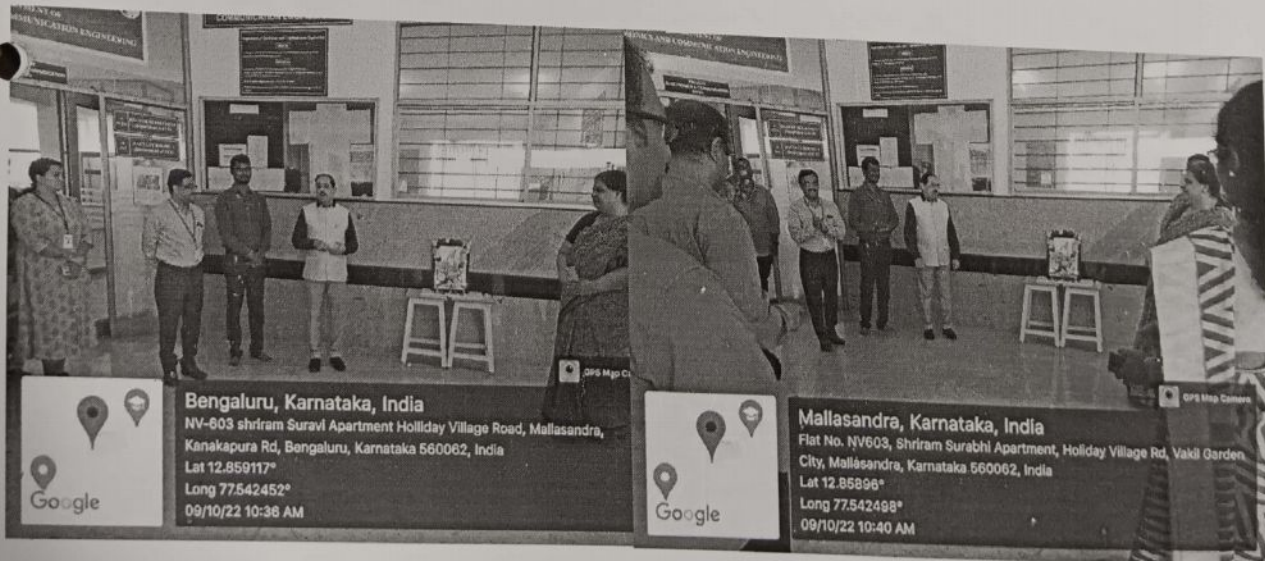

Figure – 2: Speech by Principal