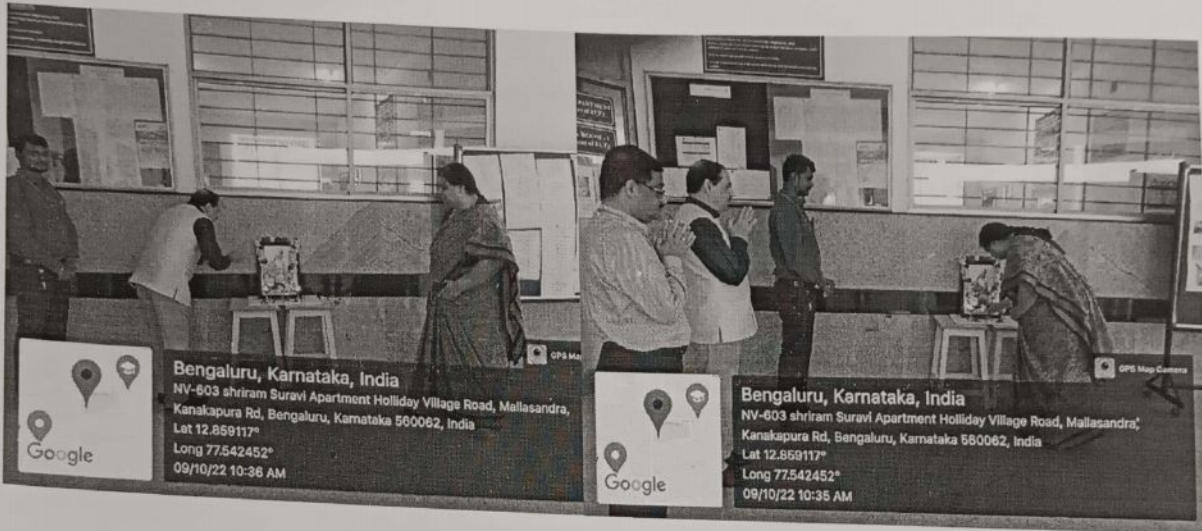

KSSEM
K.S. SCHOOL OF ENGINEERING AND MANAGEMENT

Kammavari Sangham (R) 1952
K. S. GROUP OF INSTITUTIONS

K. S. SCHOOL OF ENGINEERING AND MANAGEMENT

Approved by AICTE, New Delhi; Affiliated to VTU, Belagavi, Karnataka; Accredited by NAAC

#15, Near Vajarahalli, Mallasandra, off Kanakapura Road, Bengaluru – 560109

Tel: +91 8028425012/013/163, Fax: +91 80 28425164, Mob: 88844444408 / 9606055906

www.kssem.edu.in

Figure – 1: Performing Pooja