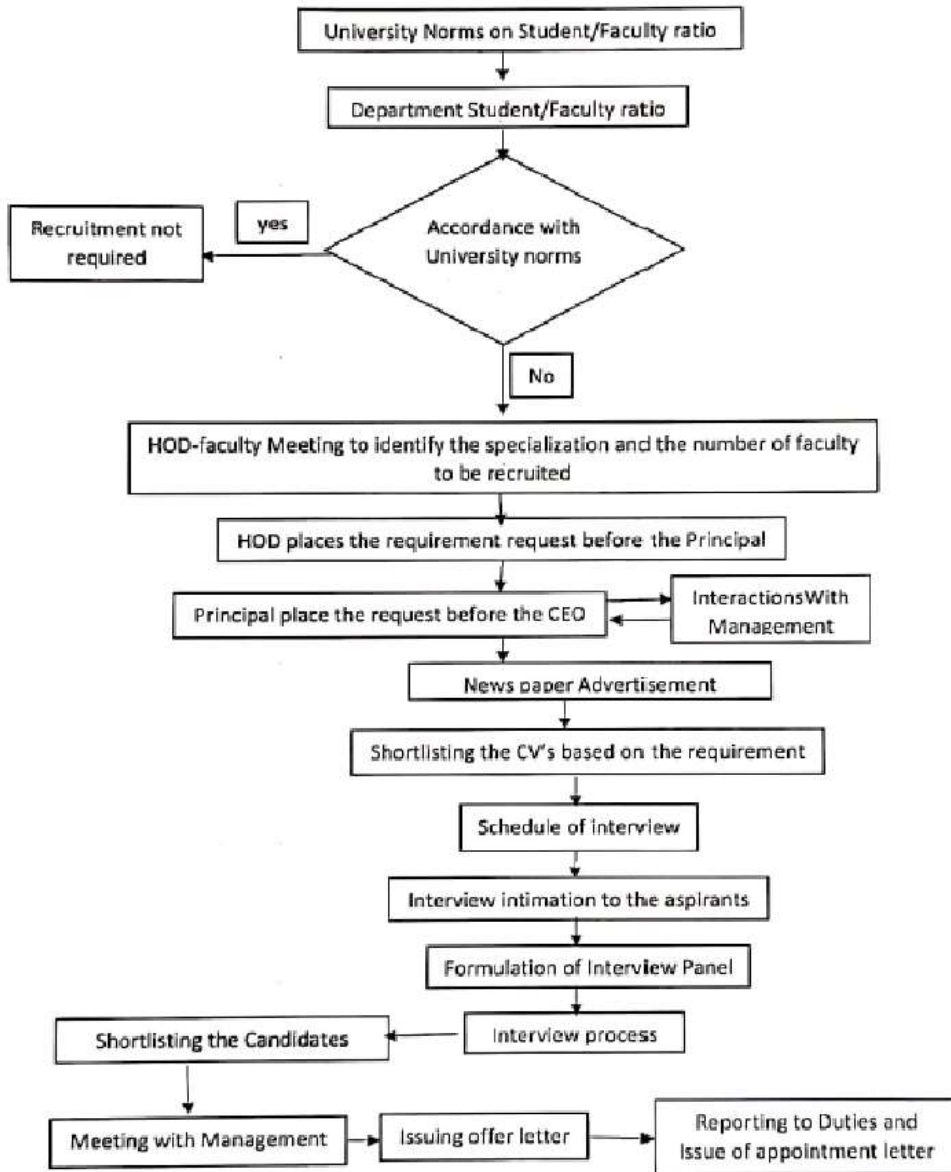

SOP FOR FACULTY RECRUITMENT

Dr. K. RAMA NARASIMHA
Principal/Director
K S School of Engineering and Management
Bangalore - 560 109