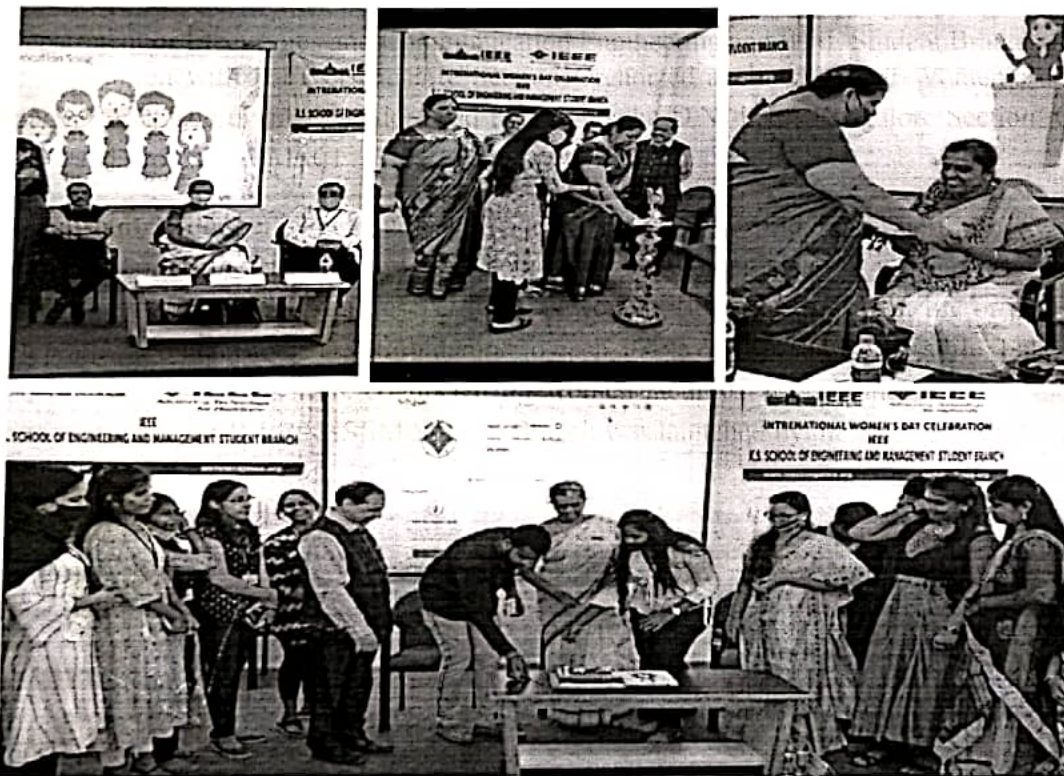

**Venue: Seminar Hall, CIVIL BLOCK
Time: 10:30am onwards**

1st Anniversary IEEE student Branch and Women's day celebration on 8th March 2021

Department of Electronics and Communication Engineering and IEEE Student Branch, KSSEM, In association with IEEE, Bangalore Section Organized an International Women's day on 8th March 2021. The event was addressed by Dr Sujatha D.N, IEEE Bangalore Section, Co-chair, SAC, and Professor BMSCE.

#ChoosetoChallenge: which indicates that a “challenged world is an alert world, and from challenge comes the change”. was the theme of 2021 Women's day. It is a day when everyone shows appreciation, love, and respect towards women. Be it a professional life or personal life, celebrating women is a sense of obligation to each and every woman in one's life. Later exciting and fun filled activities were conducted for women faculties of all branches. Also, the official Instagram page for IEEE KSSEM Student Branch was launched by the chief guest.