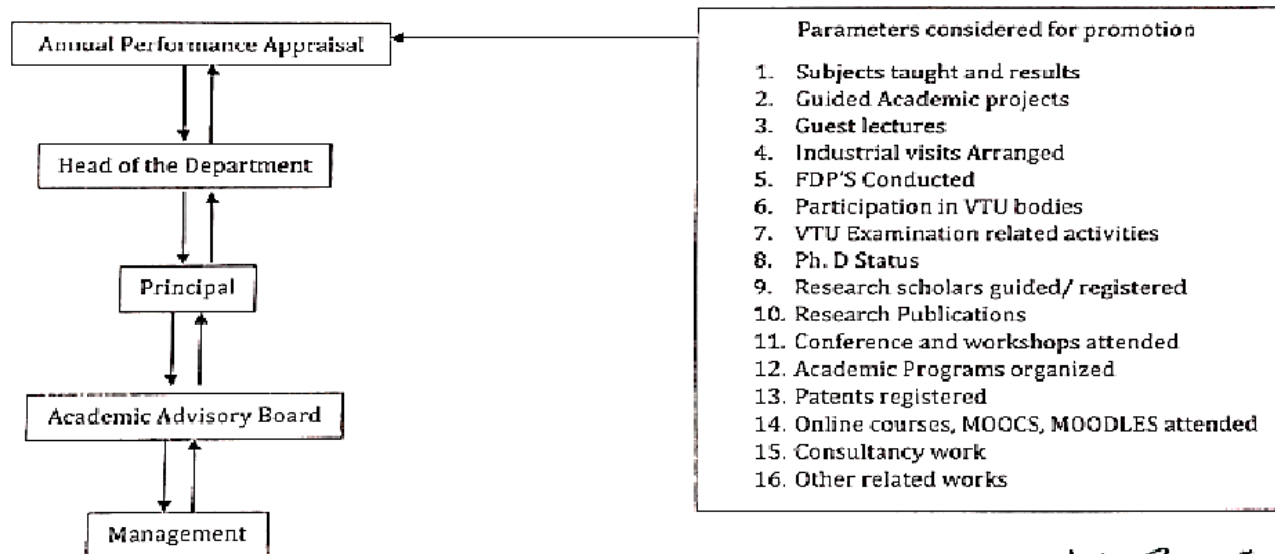

**K.S. SCHOOL OF ENGINEERING AND MANAGEMENT
BANGALORE – 560109**

SOP for Promotion

Dr. K. RAMA NARASIMHA
Principal/Director
K.S School of Engineering and Management
Bengaluru - 560 109

Sample – [View Document](#)