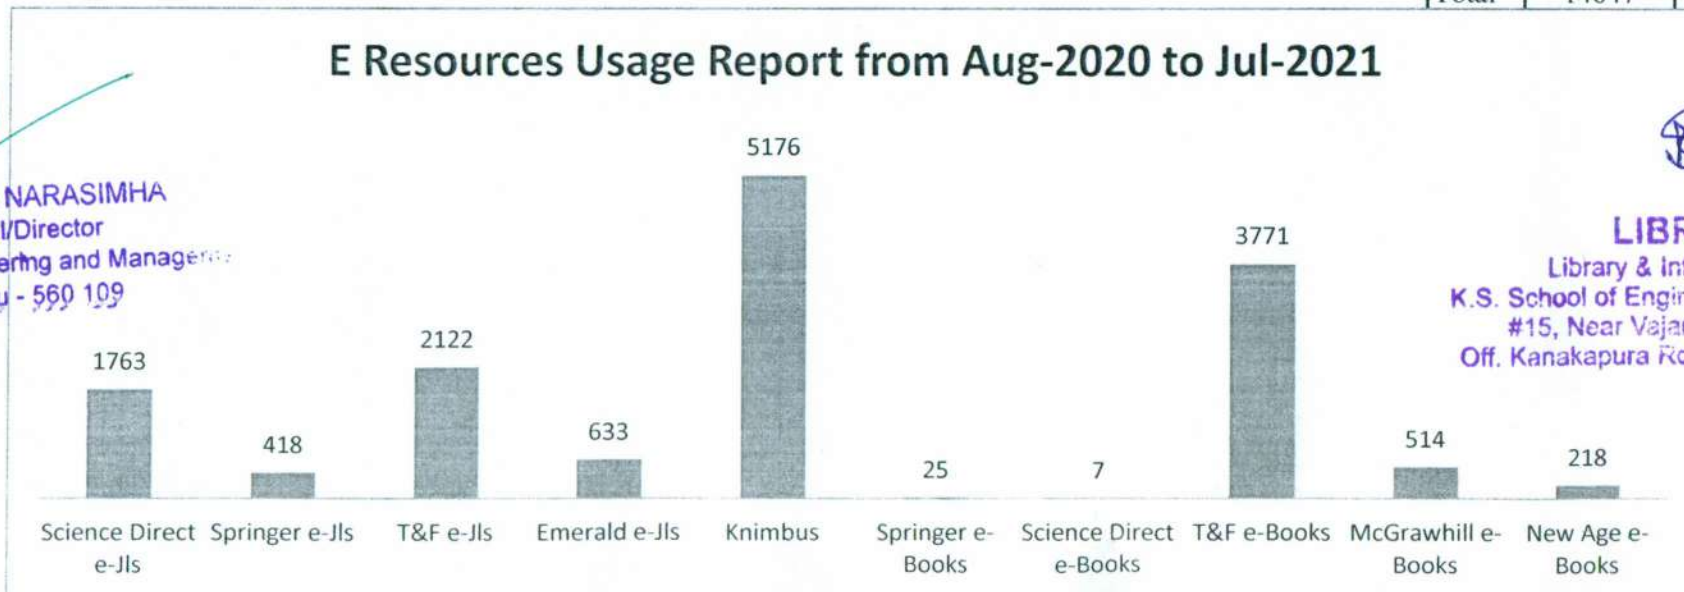

LIBRARY & INFORMATION CENTRE

E-Resources Usage Report from Aug-2020 to Jul-2021

	Aug-20	Sep-20	Oct-20	Nov-20	Dec-20	Jan-21	Feb-21	Mar-21	Apr-21	May-21	Jun-21	Jul-21	Total	
Science Direct e-Jls	249	231	81	87	185	148	81	115	317	18	40	211	1763	
Springer e-Jls	51	51	30	44	9	53	24	39	61	22	9	25	418	
T&F e-Jls	59	51	189	270	291	212	314	331	87	91	110	117	2122	
Emerald e-Jls	278	192	20	6	8	40	8	31	6	10	10	24	633	
Knimbus	0	4250	0	1	48	526	227	17	0	82	7	18	5176	
Springer e-Books	0	1	0	20	0	1	0	0	1	0	0	2	25	
Science Direct e-Books	1	4	0	0	1	0	0	1	0	0	0	0	7	
T&F e-Books	224	262	218	202	152	716	435	487	265	223	241	346	3771	
McGrawhill e-Books	0	0	0	26	157	0	0	331	0	0	0	0	514	
New Age e-Books	0	0	0	27	3	22	28	12	14	42	33	37	218	
													Total	14647

E Resources Usage Report from Aug-2020 to Jul-2021

K. Rama

Dr. K. RAMA NARASIMHA
Principal/Director

K S School of Engineering and Management
Bengaluru - 560 109

[Signature]

LIBRARIAN

Library & Information Centre
K.S. School of Engineering and Management
#15, Near Vajarahalli, Mallasandra,
Off. Kanakapura Road, Bengaluru-560 109.