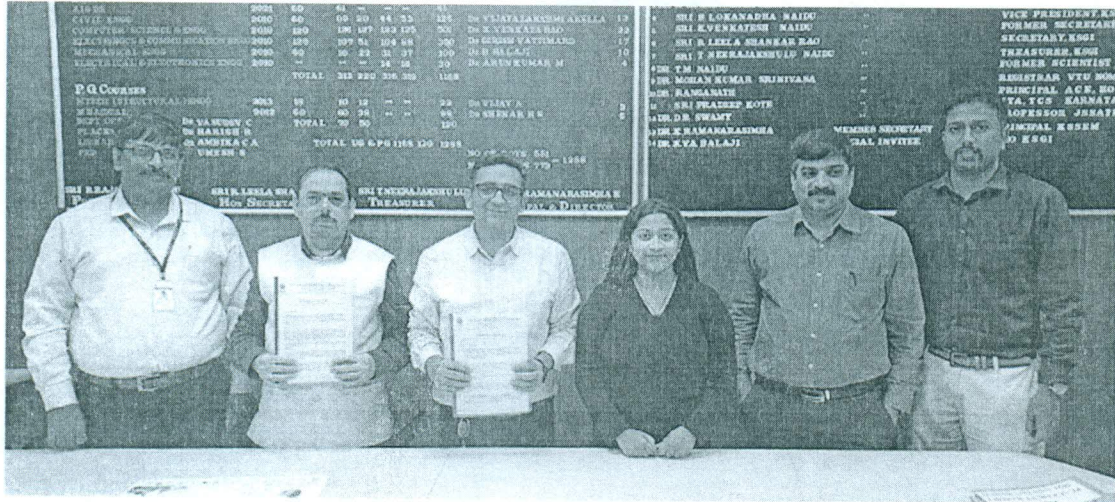

Approved by AICTE, New Delhi; Affiliated to VTU, Belagavi, Karnataka; Accredited by NAAC

www.kssem.edu.in

**DEPARTMENT OF COMPUTER SCIENCE AND ENGINEERING**

KSGI have had the opportunity to collaborate with this esteemed company. The inauguration session was held on 29<sup>th</sup> Sep 2022. Mr. Deepak Dongere, Program Manager was the chief guest for the event. The Management, Principal, faculty members were part of the inauguration. Students and faculty members can make the best use of this opportunity.